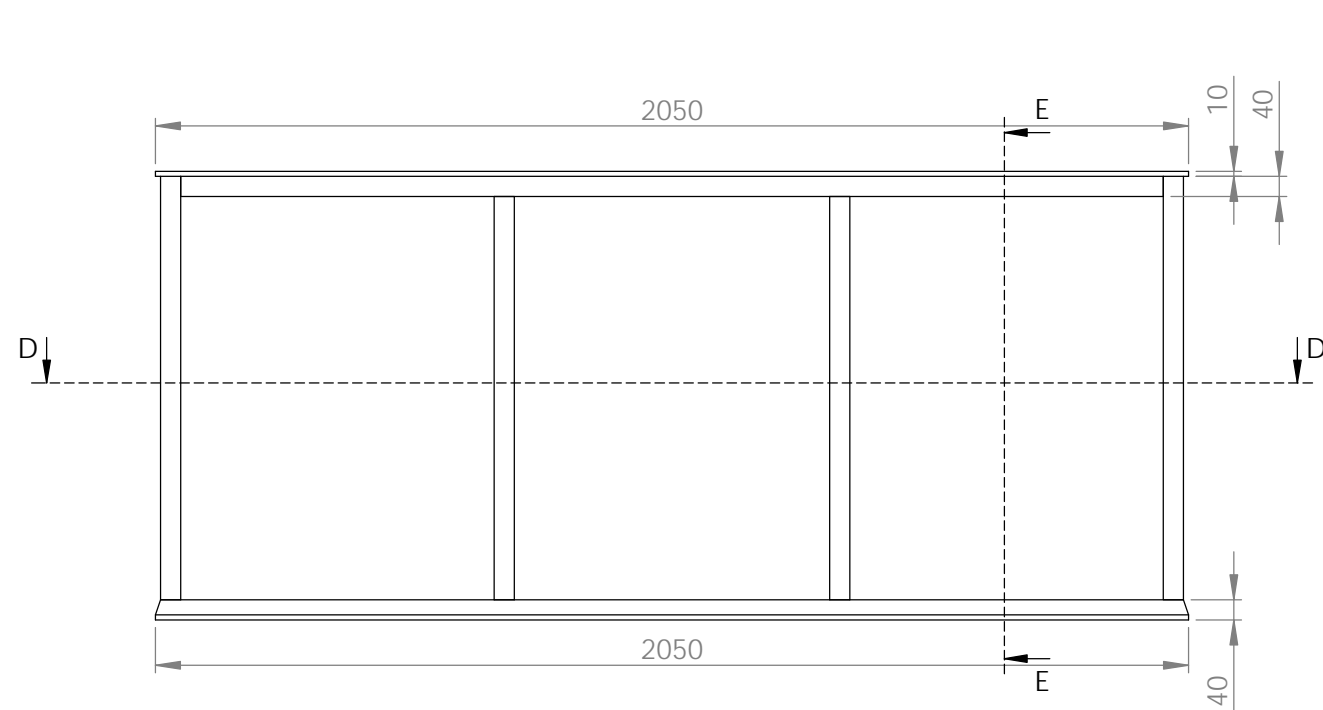

DY-TV2050REV D

A

A

B

B

Part No.

Sign

Data

B

Part No.

Sign

Data

1

2

3

4