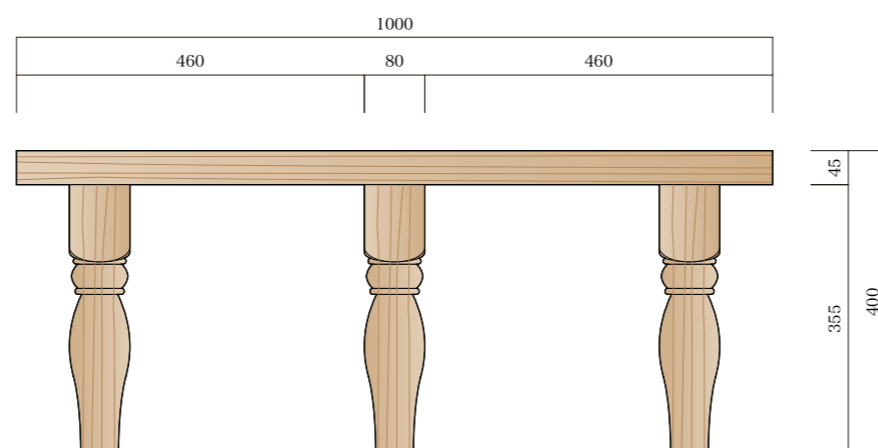

DESIGN (1) - [糸面・天板厚 45mm]

32 / Oak udukuri lacquer finish natural

32 / Oak udukuri lacquer finish natural