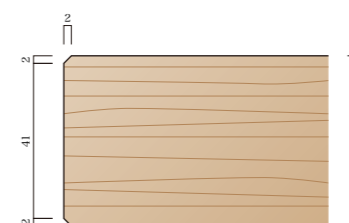

DESIGN (1) - [糸面・天板厚 45mm]

32 / Oak udukuri lacquer finish natural

32 / Oak udukuri lacquer finish natural