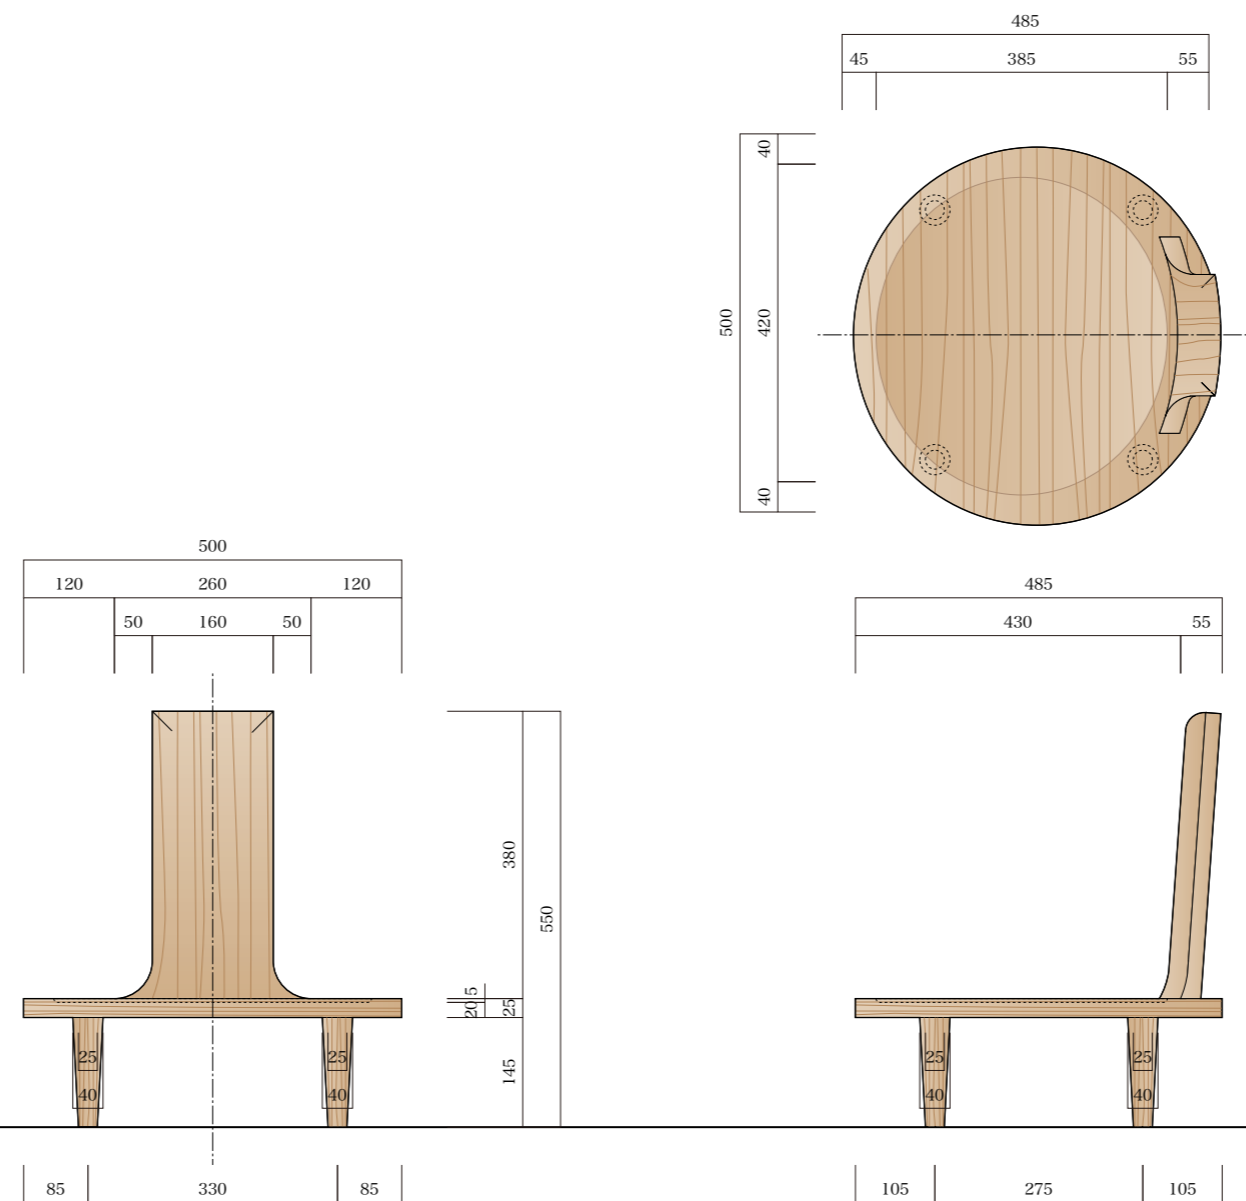

DESIGN (1) - [糸面・天板厚 45mm]

32 / Oak udukuri lacquer finish natural

32 / Oak udukuri lacquer finish natural